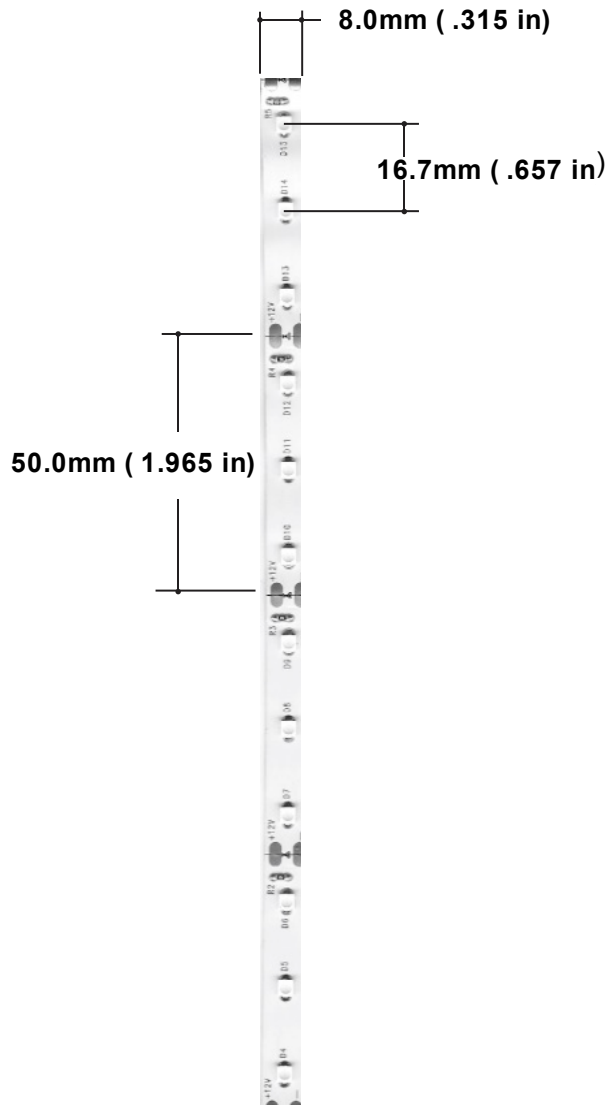

# CITY THEATRICAL

NEW YORK • LONDON

475 Barell Ave., Carlstadt, NJ 07072

Voice: 800-230-9497, 201-549-1160

Fax: 201-549-1161

**QolorFLEX 3528-12-CW-60-5-20-1** is an interior grade LED Tape with a medium output (340 lumens/meter) brightness. The cool white color (6500°K) is suited for enhancing the blue color range. It is available in full 5 meter spools, sample strips and is included in our QolorFLEX Demo Kit.

## QolorFLEX LED Tape

**P/N 3528-12-CW-60-5-20-1**

### SPECIFICATIONS

Color(s)	Natural White
Color Temp	6500° K
Wavelength	N/A
Beam Angle	120°
Brightness (lumens/m)	340
Power Consumption (watts/5m)	24
Power Consumption (watts/ft)	1.46
Operating Voltage	12VDC
Current (mA/5m)	2000
Quantity of LEDs Per 5m (16.4 ft)	300
CRI	70
LED Spacing	16.7mm
Cutting Increment	50.0mm
Length	5m (16.4 ft)
Width	8mm
Average Life	25,000 hrs
Compliance	ETL
Warranty	Two Years
IP Rating	IP20
LED Chip Size	3528
Backing Color	White
Use Environment	Indoor